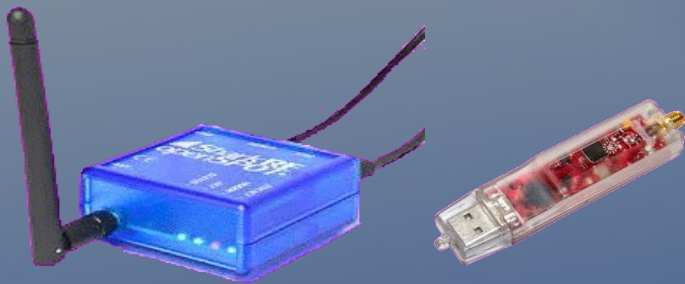

Yaesu Fusion / C4FM Update

David Ranch
KI6ZHD
BayCon 2017
1/28/2017 v3

A Quick Refresh: What is YSF / C4FM?

- System Fusion is Yaesu's answer to the digital radio market vs. Dstar (Icom & Kenwood), DMR (Tera, Hytera, Motorola, etc)
- C4FM : Continuous Four Level Frequency Modulation – A type of 4FSK / FDMA
 - This is the *same* mode used in P25 Phase1 used by Emergency Responders but the higher layer data framing isn't compatible
- FM envelope uses 12.5Khz BW (narrow FM)
- Uses DVSI AMBE chip used in DMR & P25 but newer than D*star – patent encumbered

New Hardware since last BayCon

- FTM-3200 – inexpensive 2m-only mobile radio

(no APRS; limited Fusion support [DN])

- MMDVM – Arduino Mega board mated with Raspberry Pi solution for DMR, Dstar, and BMN conferences

- OpenSpot - Stand alone (no computer required) Multi-mode transceiver hotspot supporting DMR, Dstar, C4FM

- Requires Wired Ethernet (!?)

WiresX functionality is Deployed!

- We have finally replaced the old standalone DR1 beta unit with a production DR1X repeater, HRI200 linking box, and WiresX Internet system up on Black Mountain!
- The system allows to connect to remote nodes, repeaters, and rooms around the world in an easy to use interface Repeaters: